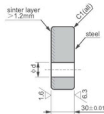

SB-2000 JCUX Wear Plate

JCUX

L=150 · 200

L=250

Unit:mm

Standard No.	W	L	l	l ₁	l ₂	w	d
SB-2000 JCUX	82	150	50	25	—	25	18
		200	75				
		250		50			

● The above mentioned sizes are only for reference, SinoBronze can produce the parts according to the customers drawings.

SB-2000 JPRX/JOXT Wear Plate

JPRX

JOXT

Unit:mm

Standard No.	W	L	W_1	w	ℓ
SB-2000 JPRX	74	100	100	40	50
		125			75
		150			100
		200			150
		250			200
	99	150	125	50	100
		200			150
		250			200
	124	150	150	80	100
200		150			

Unit:mm

Standard No.	W	L	ℓ	ℓ_1
SB-2000 JOXT	100	100	50	25
		125	75	
		150	100	
		200	150	
		250	200	
		300	200	
	125	125	75	25
		150	100	
		200	150	
		250	200	
		300	200	
	150	150	100	25
		200	150	
		250	150	
		250	200	

● The above mentioned sizes are only for reference, SinoBronze can produce the parts according to the customers drawings.