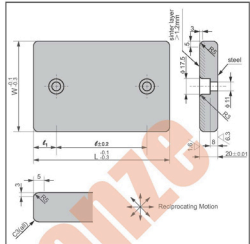

SB-2000 JCUX Wear Plate

JCUX

L=150 · 200

L=250

Unit:mm

Standard No.	W	L	l	l ₁	l ₂	w	d
SB-2000 JCUX	82	150	50	25	—	25	18
		200	75				
		250		50			

● The above mentioned sizes are only for reference, SinoBronze can produce the parts according to the customers drawings.

SB-2000 JPRX/JOXT Wear Plate

JPRX

JOXT

Unit:mm

Standard No.	W	L	W_1	w	ℓ
SB-2000 JPRX	74	100	100	40	50
		125			75
		150			100
		200			150
		250			200
	99	150	125	50	100
		200			150
		250			200
	124	150	150	80	100
200		150			

Unit:mm

Standard No.	W	L	ℓ	ℓ_1
SB-2000 JOXT	100	100	50	25
		125	75	
		150	100	
		200	150	
		250	200	
		300	200	
	125	125	75	25
		150	100	
		200	150	
		250	200	
		300	200	
	150	150	100	25
		200	150	
		250	150	
		250	200	

● The above mentioned sizes are only for reference, SinoBronze can produce the parts according to the customers drawings.