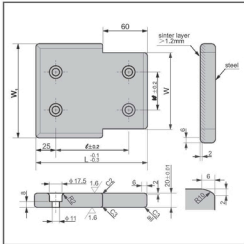

SB-2000 JCUX Wear Plate

JCUX

L=150 · 200

L=250

Unit:mm

Standard No.	W	L	l	l ₁	l ₂	w	d
SB-2000 JCUX	82	150	50	25	—	25	18
		200	75				
		250		50			

● The above mentioned sizes are only for reference, SinoBronze can produce the parts according to the customers drawings.

SB-2000 JPRX/JOXT Wear Plate

JPRX

JOXT

Unit:mm

Standard No.	W	L	W_1	w	ℓ
SB-2000 JPRX	74	100	100	40	50
		125			75
		150			100
		200			150
		250			200
	99	150	125	50	100
		200			150
		250			200
	124	150	150	80	100
200		150			

Unit:mm

Standard No.	W	L	ℓ	ℓ_1
SB-2000 JOXT	100	100	50	25
		125	75	
		150	100	
		200	150	
		250	200	
		300	200	
	125	125	75	25
		150	100	
		200	150	
		250	200	
		300	200	
	150	150	100	25
		200	150	
		250	150	
		250	200	

● The above mentioned sizes are only for reference, SinoBronze can produce the parts according to the customers drawings.